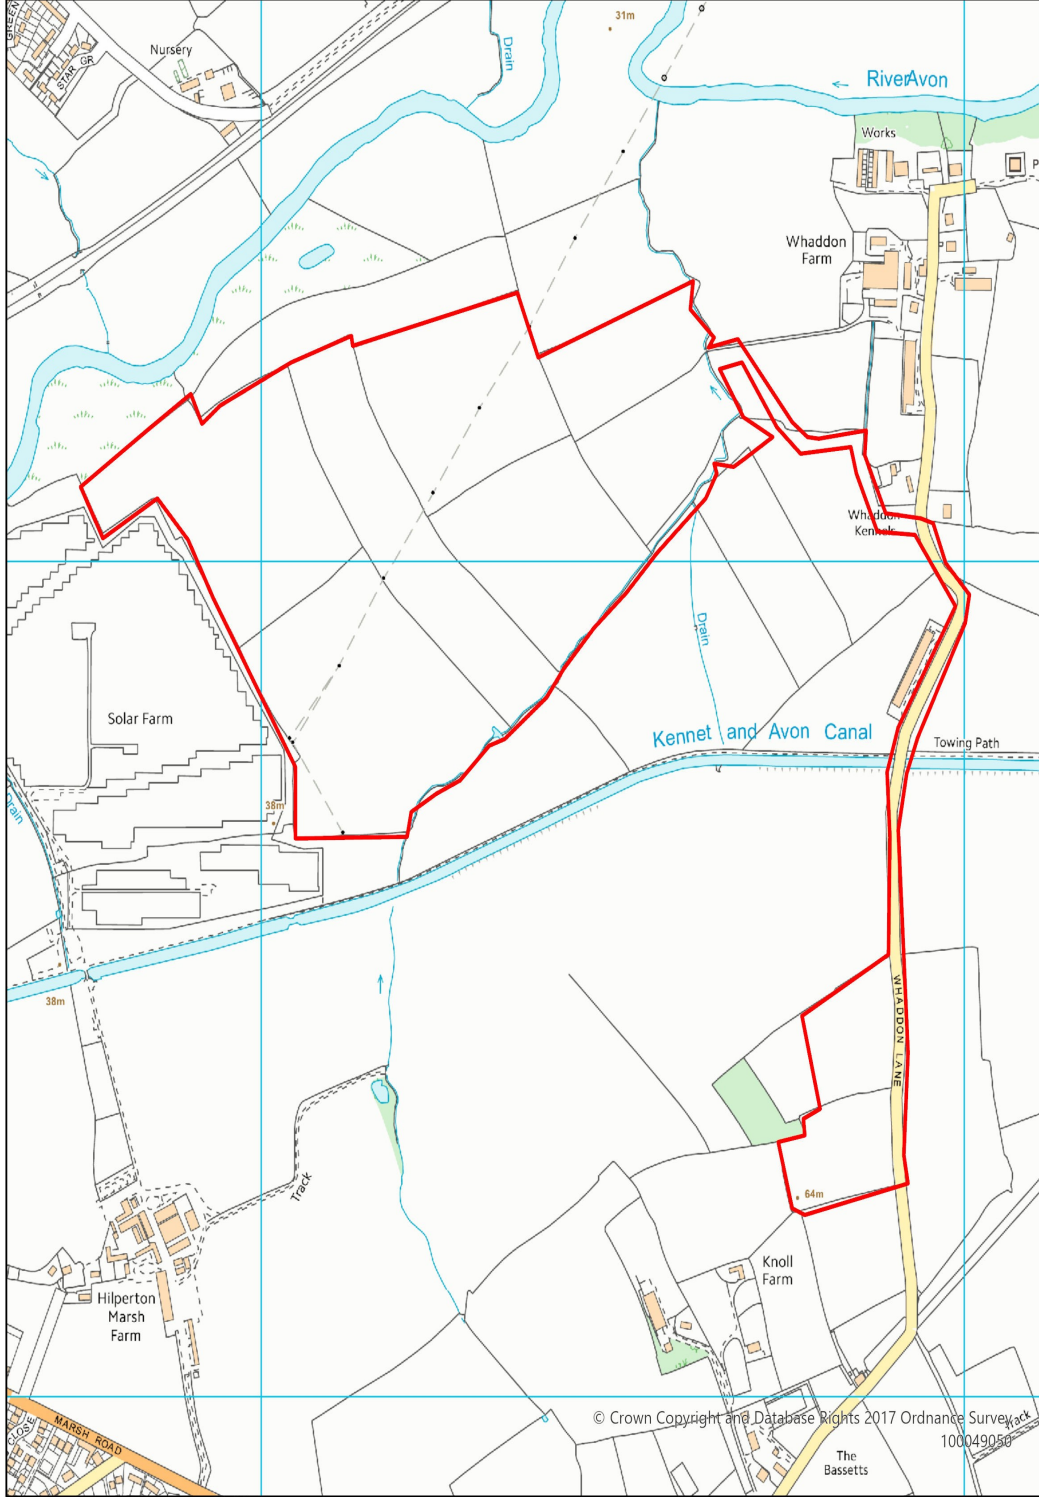

Wiltshire Council

PL/2021/03061

Agricultural fields west of
Whaddon Farm, Whaddon
Lane, Hilperton, Trowbridge,

© Crown Copyright and Database Rights 2017 Ordnance Survey
100049050

1:7,500

387375E 160777N m

© Crown Copyright and Database Rights 2022 Ordnance Survey Licence No 100049050